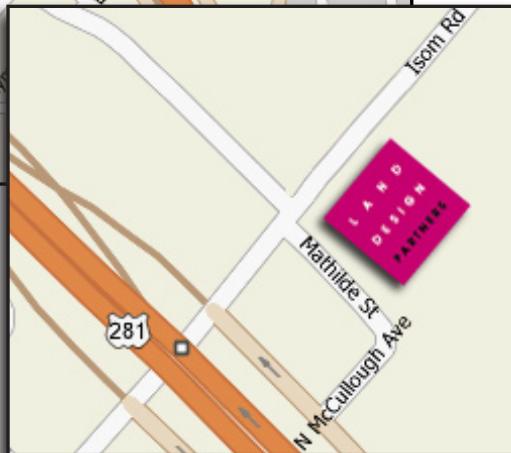

Directions

Land Design Partners — San Antonio Office: 922 Isom Road, Suite 100, San Antonio, Texas 78216

For more information, please call (210) 530-2525.

From Downtown

Take 281 North. Exit Jones Maltsberger/Isom Road. Stay on access road through light at Jones Maltsberger. At next light, turn right on Isom. We're the 3rd building on the right.

From North (Loop 1604/281)

Take 281 South. Exit Isom Road. Turn left at light onto Isom Road crossing over 281. We are the 3rd building on the right.

From Austin

IH-35 South, exit Loop 410 West. Exit San Pedro North. Turn right on San Pedro heading north. Turn right at light (Isom Road). Stay on Isom and crossover 281. We are the 3rd building on the right.