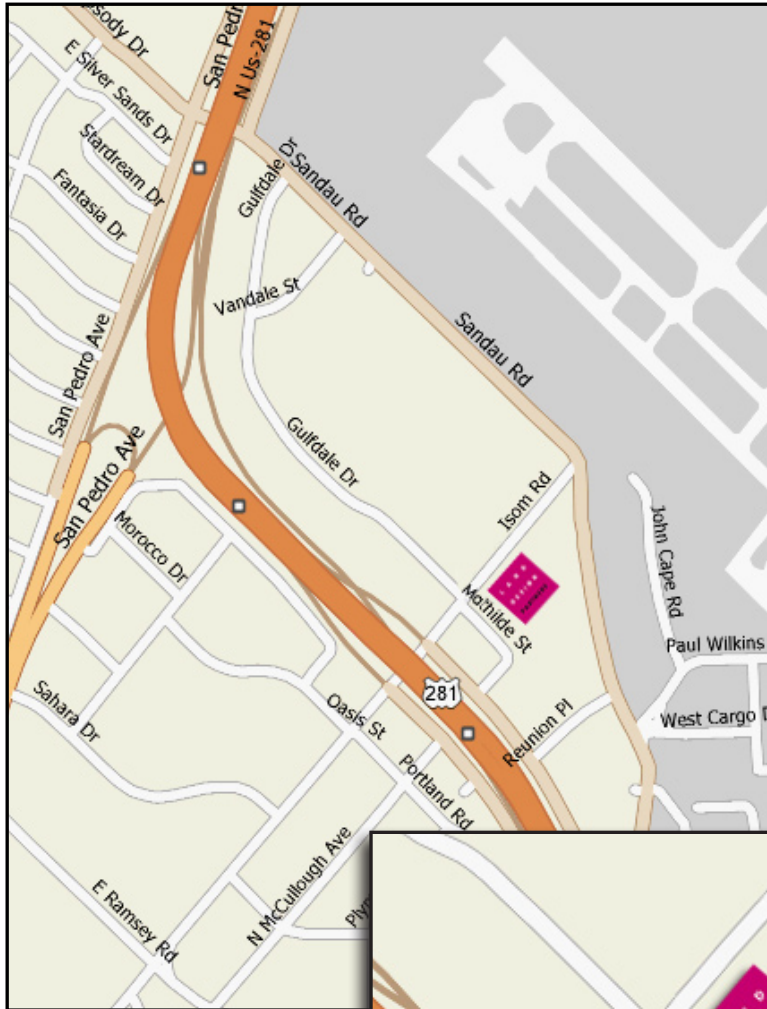

Directions

Land Design Partners — San Antonio Office: 922 Isom Road, Suite 100, San Antonio, Texas 78216

For more information, please call (210) 530-2525.

From Downtown

Take 281 North. Exit Jones Maltsberger/Isom Road. Stay on access road through light at Jones Maltsberger. At next light, turn right on Isom. We're the 3rd building on the right.

From North (Loop 1604/281)

Take 281 South. Exit Isom Road. Turn left at light onto Isom Road crossing over 281. We are the 3rd building on the right.

From Austin

IH-35 South, exit Loop 410 West. Exit San Pedro North. Turn right on San Pedro heading north. Turn right at light (Isom Road). Stay on Isom and crossover 281. We are the 3rd building on the right.